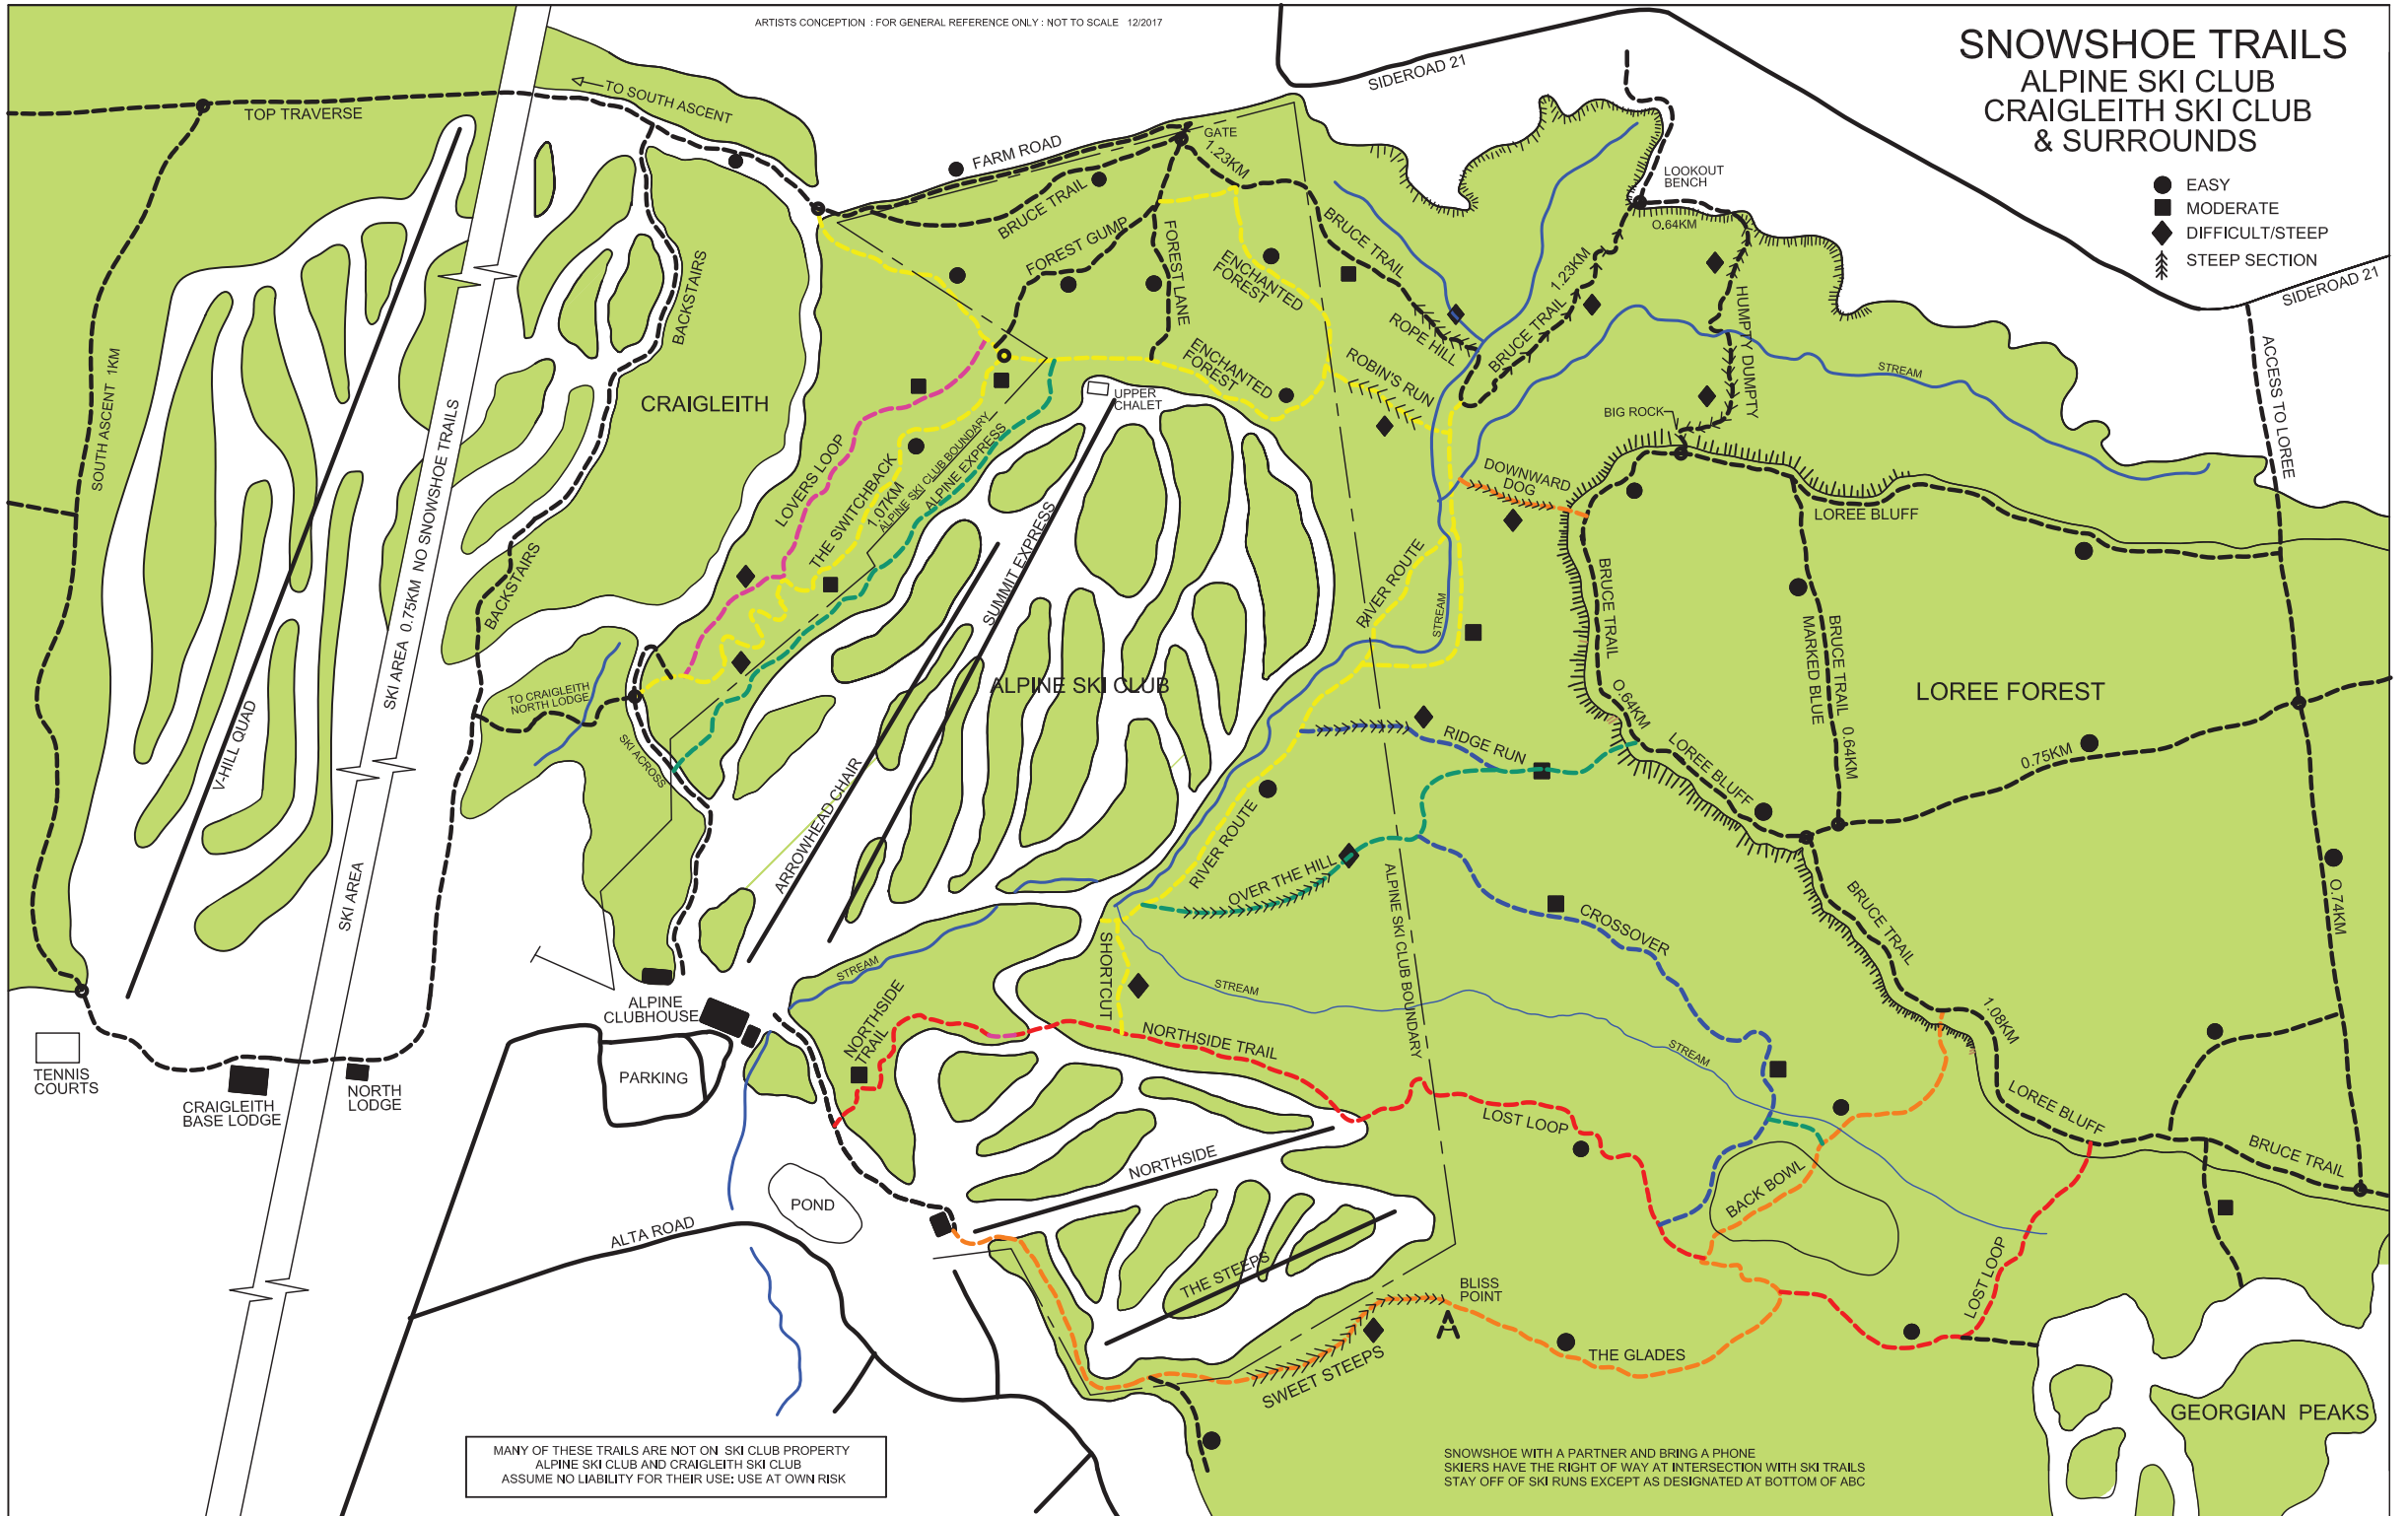

ARTISTS CONCEPTION : FOR GENERAL REFERENCE ONLY : NOT TO SCALE 12/2017

# SNOWSHOE TRAILS

## ALPINE SKI CLUB CRAIGLEITH SKI CLUB & SURROUNDS

- EASY
- MODERATE
- ◆ DIFFICULT/STEEP
- ▲ STEEP SECTION

MANY OF THESE TRAILS ARE NOT ON SKI CLUB PROPERTY  
ALPINE SKI CLUB AND CRAIGLEITH SKI CLUB  
ASSUME NO LIABILITY FOR THEIR USE: USE AT OWN RISK

SNOWSHOE WITH A PARTNER AND BRING A PHONE  
SKIERS HAVE THE RIGHT OF WAY AT INTERSECTION WITH SKI TRAILS  
STAY OFF OF SKI RUNS EXCEPT AS DESIGNATED AT BOTTOM OF ABC